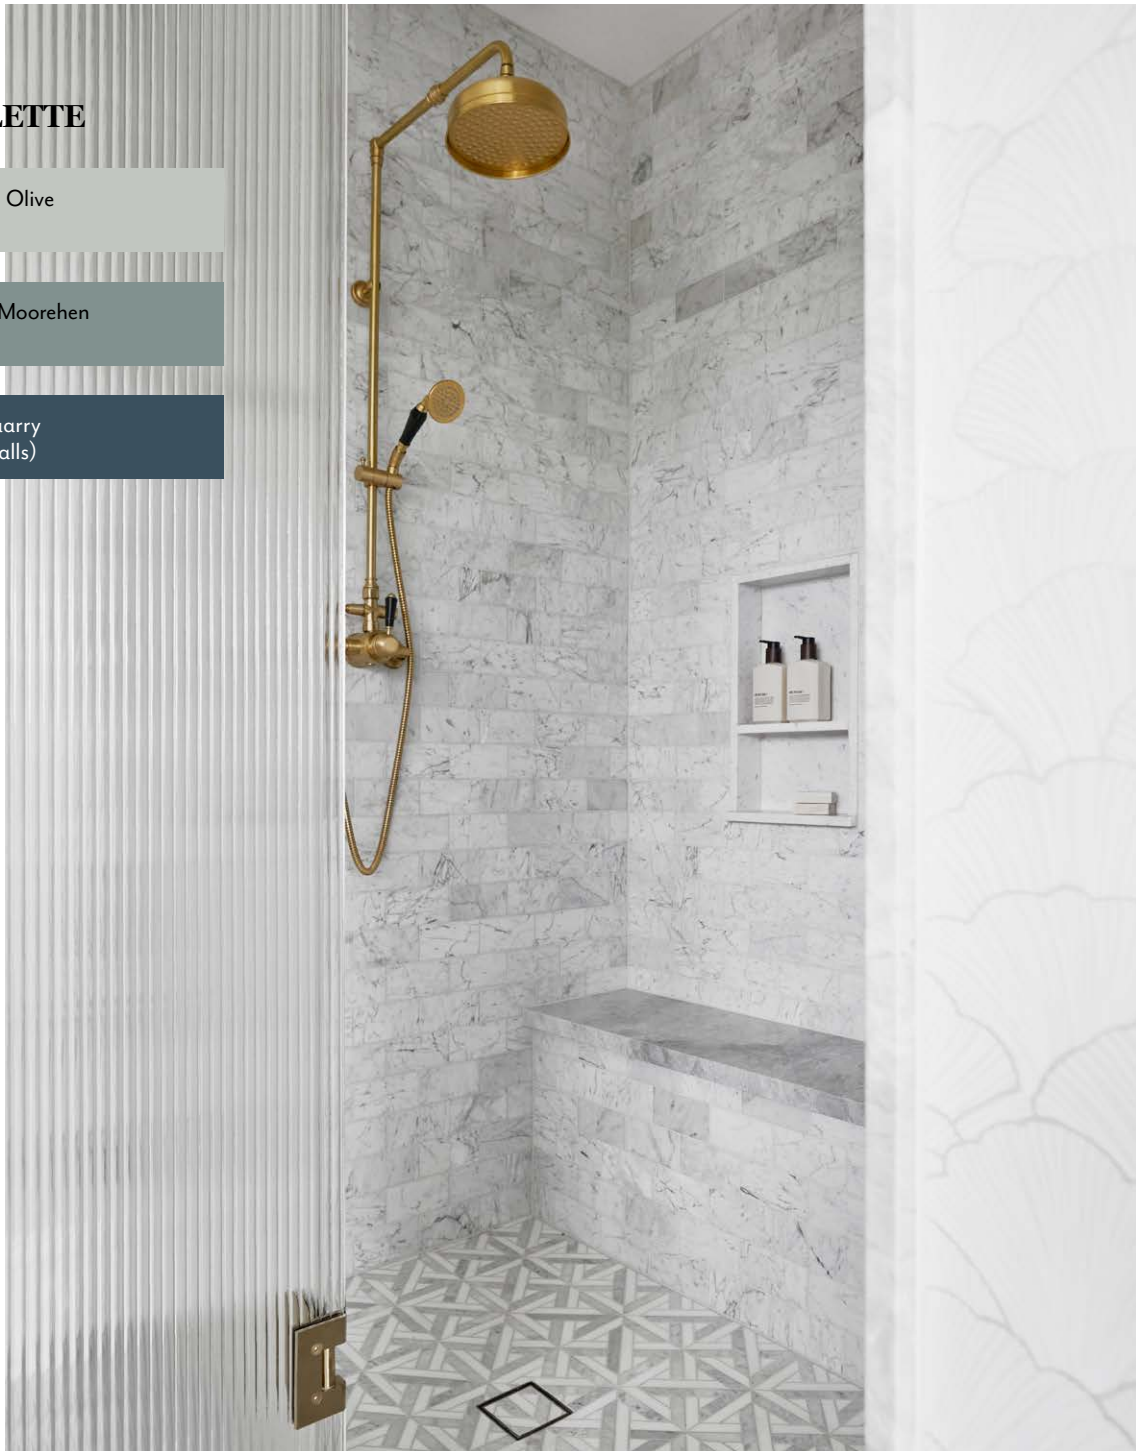

THE PALETTE

Dulux Spanish Olive
(exterior)

Porter's Paints Moorehen
(entry walls)

Dulux Blue Quarry
(living room walls)

ENSUITE Carrara honed marble wall tiles, marble mosaic floor tiles, and Versilia marble slab step, all KWD & Co. Perrin & Rowe shower set in Satin Brass, The English Tapware Company. **MAIN BEDROOM** *Opposite* Bedhead, McMullin & Co. 'Clifton' bedside table, and 'Daphne' tray, Boyd Blue. 'Lake Agawam' table lamp, Cromwell. Iittala 'Alvar Aalto' vase, Designstuff. 'Palermo' French linen bed linen in Sage, L&M Home. Cotton velvet cushion in Sage, Città. Antique zebra ottoman, Ralph Lauren Home. Rug, Cadrys. Tunstall Sisal large loop pile carpet, KWD & Co.

Paint colours are reproduced as accurately as printing processes allow.